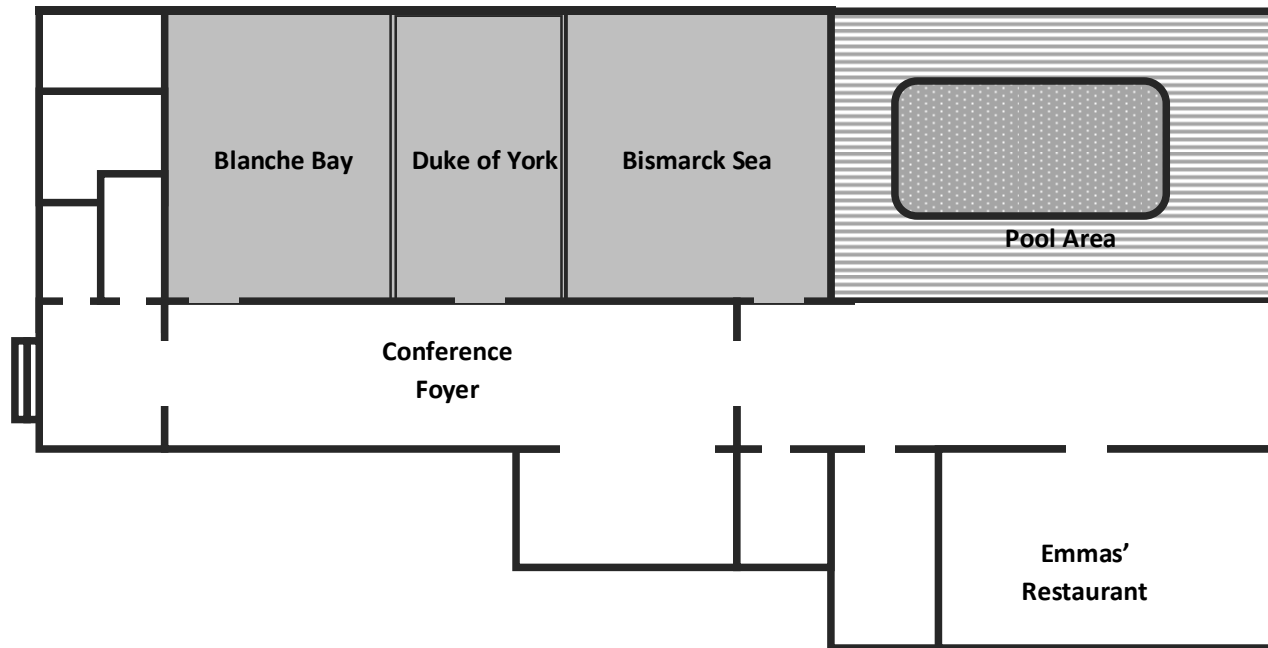

GAZELLE INTERNATIONAL HOTEL CONFERENCE ROOMS - KOKOPO

SEATING CAPACITY

| Room Name | Dimensions (LxW) | Sq. m |  Classroom |  Conference |  Theatre |  U-Shape |
|--------------------|------------------|-------|---|---|--|--|
| Bismarck Sea | 8x9 | 72 | 30 | 40 | 50 | 35 |
| Blanche Bay | 4x9 | 36 | 30 | 20 | 50 | 35 |
| Duke of York | 6x9 | 54 | 30 | 40 | 50 | 35 |
| All Rooms Combined | 18x9 | 162 | 90 | 100 | 150 | 100 |

Floor Plan

Legend

-  Retractable Partit
-  Conference Area

For Reservations Call:
7233 9131 | 7233 9153 | 7233 9170
conferencing@gazelle.com.pg
www.gazelleinternationalhotel.com